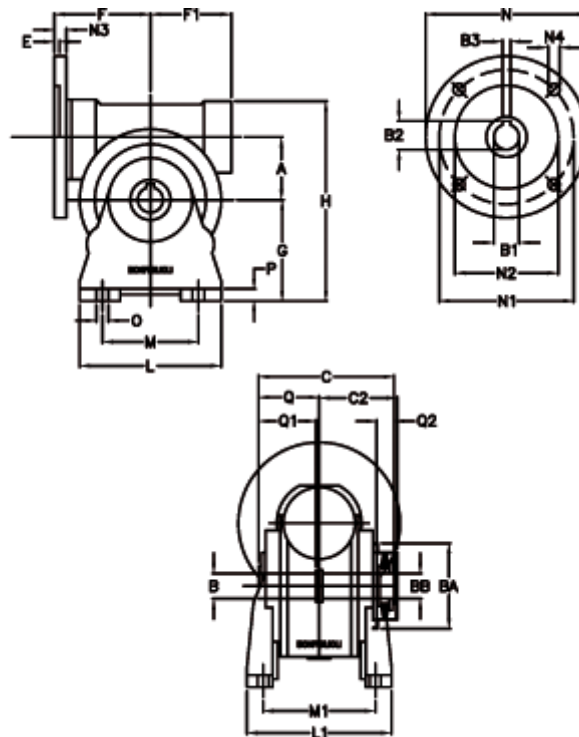

Article number: 390204901822816

Description: Worm Gear with Torque Limiter
VF 49-L1-A-18 P71B14

Measures

a = 49.50	C2 = 63,5	L1 = 124.0	O = 8.5
B = 25	Description = VF 49A-xx-71B14	m = 63	P = 12
B1 E7 = 14	E = 3.0	M1 = 98.5	Q = 51.0
B2 = 16.3	F = 70	N = 105	Q1 = 41
B3 H9 = 5	F1 = 63	N1 = 85	Q2 = 15
BA = 63	g = 82	N2 = 70	
BB H7 = 14	H = 162	N3 = 10.5	
C = 105	L = 110	N4 = 6,5	